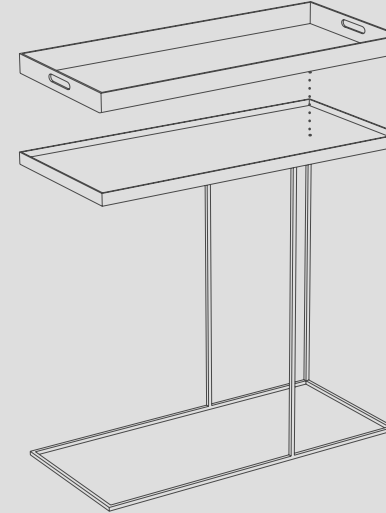

large tray

ROUND TRAY TABLE SET
#20329 **LOW XL**
62x62x31cm - 93x93x38cm
24"x24"x12" - 37"x37"x15"

XL tray

XL tray

ROUND TRAY TABLE
#20328 **LOW XL**
93x93x38cm
36"x36"x15"

RECTANGLE

medium tray

RECTANGLE TRAY TABLE
#20706 **MEDIUM**
70x32x64cm -
28"x13"x25"