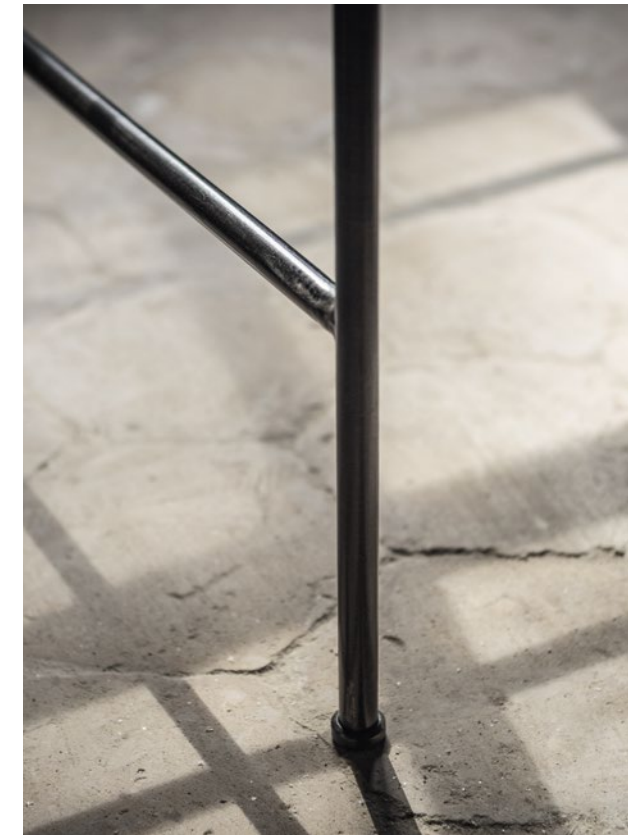

HUGO DESK

WORK AND PLAY

The slim, streamlined and perfectly sectioned Hugo desk is stylishly subdued and decidedly practical. The understated design and size allow the compact piece to blend effortlessly into various rooms, creating a casual work area in any space the desk finds itself.