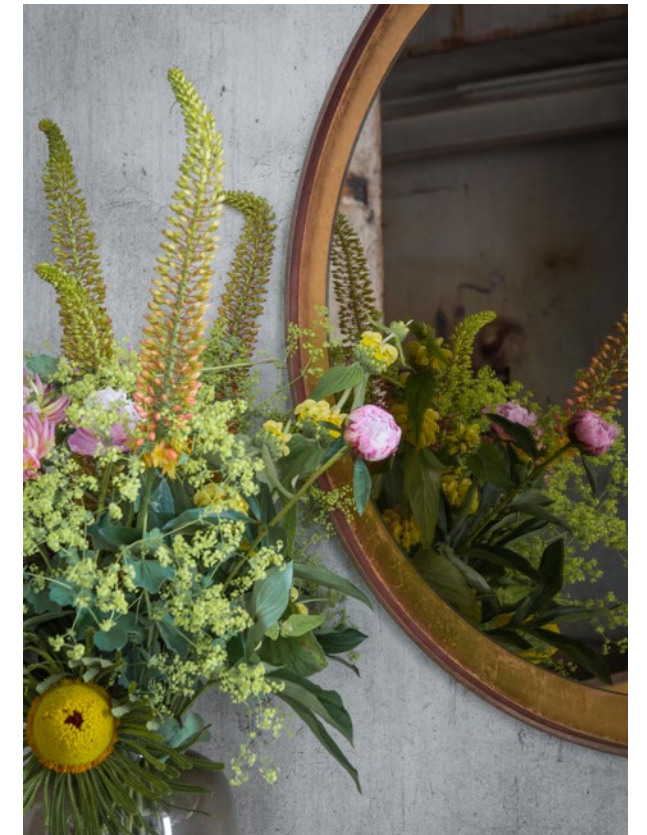

CLEAR medium aged mirror

S #20600
M #20601
L #20604

BRONZE heavy aged mirror

S #20602
M #20603
L #20605

SMALL 48x3x48cm - 19"x1"x19"
MEDIUM 61x3x61cm - 24"x1"x24"
LARGE 92x3x92cm - 36"x1"x36"
wooden frame