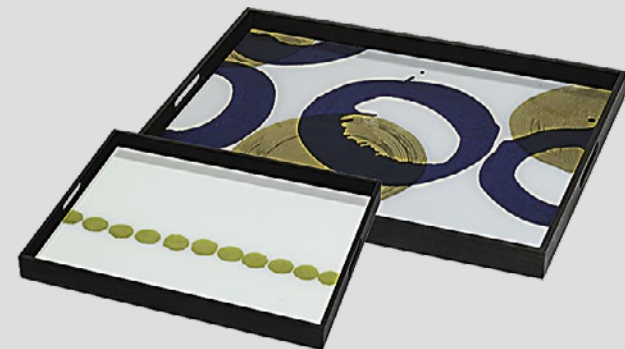

#20424 gold and blue halos
#20422 dotted line