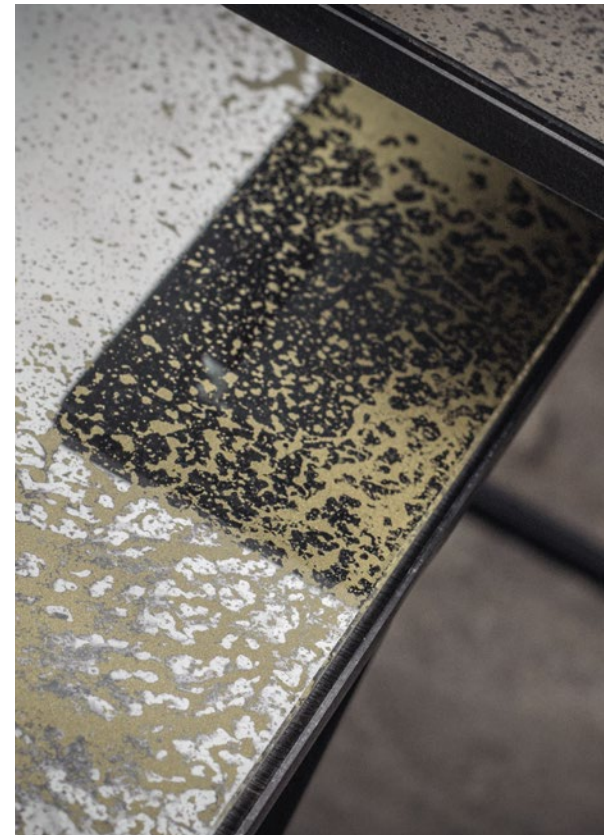

GLASS & MIRROR

Wipe the glass or mirror surface with a glass cleaner and soft cloth.

METAL

Dust regularly using a soft dry cloth. For a more thorough cleaning, use mild soap and warm water. Rinse with clean water and wipe dry. Do NOT use steel wool, sandpaper, mineral acid, bleach, or chlorine cleaners on metal surfaces.

FURNITURE WITH METAL BASE

Do not drag tables along the floor, as it might damage the protective coating, cause rusting or leave permanent marks on the floor. Always lift the furniture when moving them from place to place.

Always ensure water and solutions do not come into contact with the furniture's metal base and a wooden floor, as it might leave permanent marks on the floor. Some wood species, such as oak, contain tannin, which causes the wood to react with metal and leave permanent stains.

UPHOLSTERY

The upholstery of the velvet sofas is not allowed to be washed or dry-cleaned. To keep it in optimal condition we recommend vacuuming regularly with an upholstery attachment and avoid placing the sofa in direct sunlight. Tips and tricks for spot cleaning:

Treat stains immediately.

Blot up as much of the spill as possible with a clean, dry, white cloth. Don't rub.

Blot the stain with a clean, slightly damp white cloth, working from the outer edge to the center of the stain. Use a hair dryer on the lowest heat setting to evenly dry the fabric and prevent moisture rings.

USER INSTRUCTIONS

The NOTRE MONDE trays are intended for decorative and everyday use. They are not to be used in a setting such as, but not limited to, restaurants where they are exposed to constant washing, repetitive handling and service of heavy items.

All NOTRE MONDE products are intended for indoor use only.

UNIQUENESS OF OUR PRODUCT

The NOTRE MONDE brand incorporates classic and traditional techniques, such as metal-leafing, hand-painting, silk screen-printing and aging. Due to the handcrafted nature of our products, each item will vary slightly. We consider this a sign of uniqueness and quality.