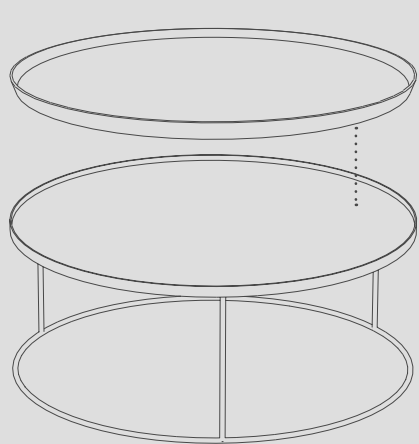

TRAY TABLES

concept
round
rectangle

ROUND

large tray

ROUND TRAY TABLE
#20339 **HIGH**
62x62x66cm
24"x24"x26"

small tray

ROUND TRAY TABLE
#20704 **HIGH**
49x49x66cm
19"x19"x26"

large tray

ROUND TRAY TABLE SET
#20721 **HIGH**
49x49x66cm - 62x62x57cm
19"x19"x26" - 24"x24"x22"

small tray

small tray

ROUND TRAY TABLE SET
#20726 **LOW**
49x49x31cm - 62x62x38cm
19"x19"x12" - 24"x24"x15"

large tray

large tray

ROUND TRAY TABLE SET
#20329 **LOW XL**
62x62x31cm - 93x93x38cm
24"x24"x12" - 37"x37"x15"

XL tray

XL tray

ROUND TRAY TABLE
#20328 **LOW XL**
93x93x38cm
36"x36"x15"

RECTANGLE

medium tray

RECTANGLE TRAY TABLE
#20706 **MEDIUM**
70x32x64cm -
28"x13"x25"