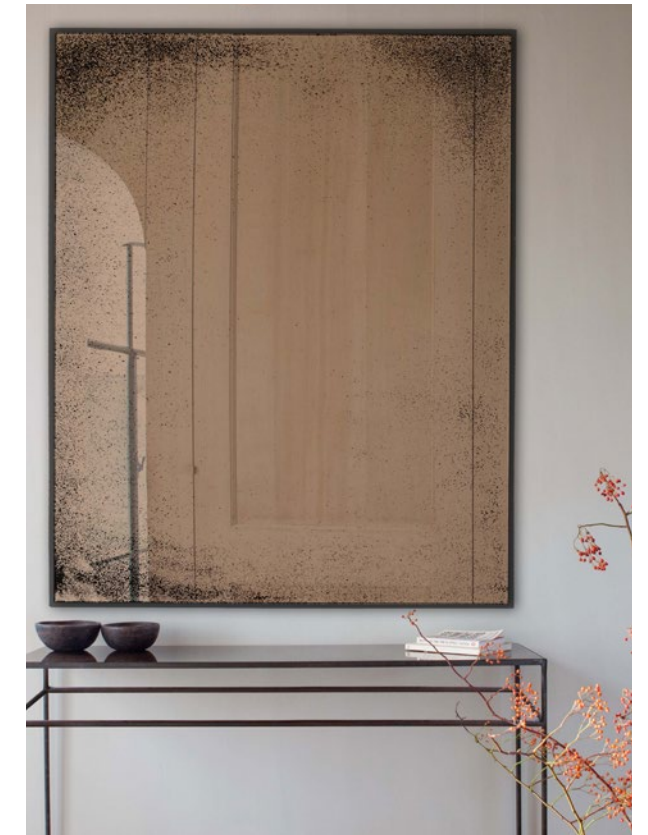

CHARCOAL HUGO DESK
#20745
100x50x76cm - 39"x20"x30"
mirror top

MIRRORS

rectangle with metal frame
round with wooden frame
gold leaf
M mirror

RECTANGLE MIRROR

MIRROR IMAGE

The effortless elegance of polished aged mirror meets the raw industrial beauty of iron in our Rectangle mirrors. Hang our mirror on its own or display a number of them in your space to make a bold statement.

BRONZE
heavy aged mirror

CLEAR
medium aged mirror

FLOOR - metal frame
71x3x244cm - 28"x1"x96"

#20661

#20663

WALL - metal frame
122x3x153cm - 48"x1"x60"

#20660

#20662

ROUND MIRROR

FULL CIRCLE

The Round mirror finds itself in the middle ground between functionality and art. Adorning the living room as wall art or serving a practical purpose as bathroom or dressing table mirror, the unique piece gives the functional object an artful twist.