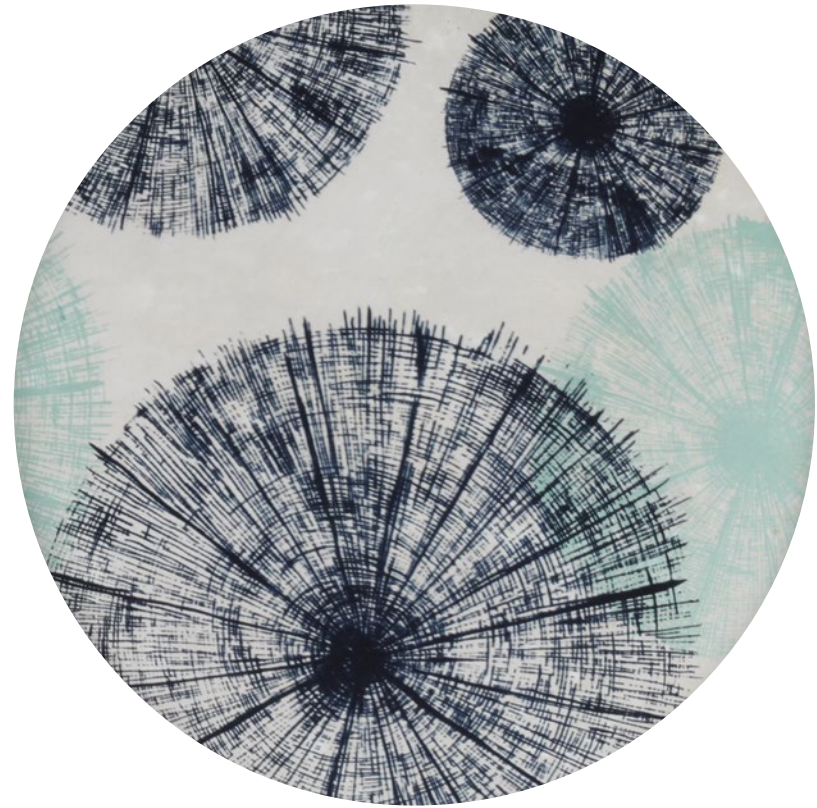

WHITE MARRAKESH

#20336 **LARGE**
61x61x4cm - 24"x24"x1,6"
driftwood tray

OCEAN BLUE

TRIBAL HEXAGON

#20341 **SMALL**
48x48x4cm - 19"x19"x1,6"
glass tray

UMBRELLAS

#20340 **SMALL**
48x48x4cm - 19"x19"x1,6"
glass tray