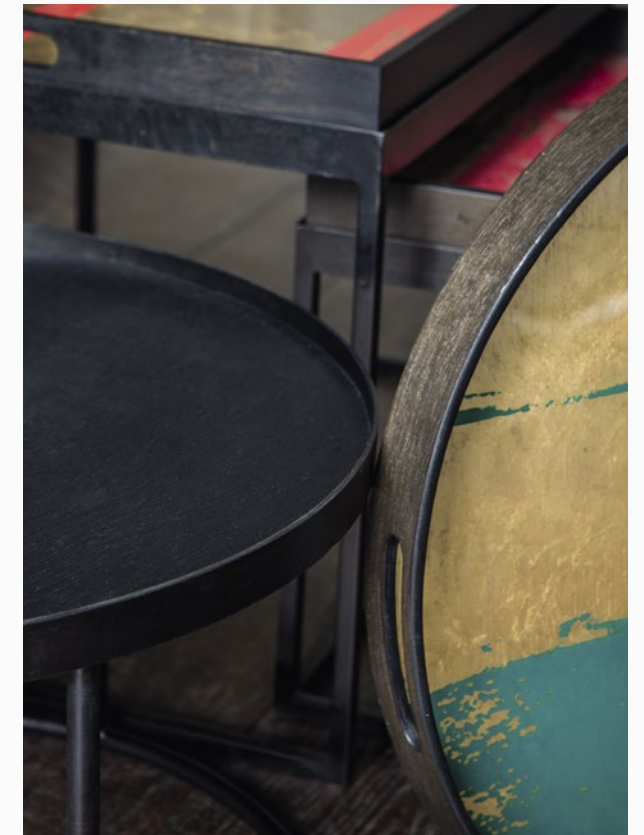

BRIGHT ABSTRACT

VIVID EXTRAVAGANCE

A free-spirited vision, inspired by Dawn's abstract paintings, is united with a dazzling and expressive color palette. The outcome is a union of unexpected pops of saturated hues, surprising textures, and luxurious details, on a handcrafted canvas. Be bold and dare to mix and match, to create a one-of-a-kind touch of bohemian luxury.