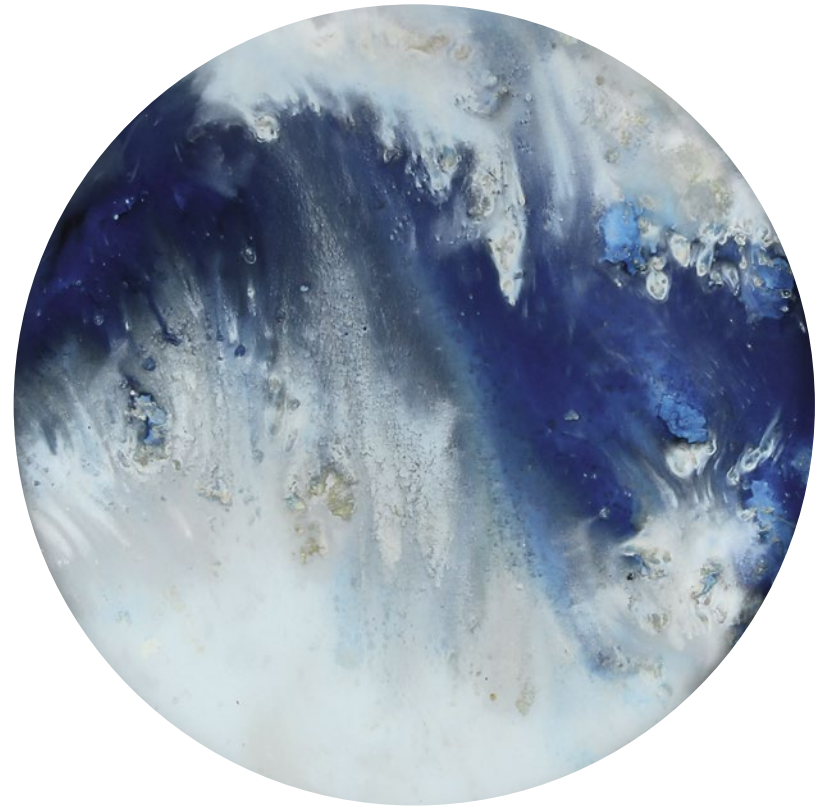

SEASIDE BEADS

#20374 **LARGE**
61x61x4cm - 24"x24"x1,6"
driftwood tray

GOLD BEADS

#20373 **LARGE**
61x61x4cm - 24"x24"x1,6"
mist aged mirror tray

BLUE MIST ORGANIC

#20371 **SMALL**
48x48x4cm - 19"x19"x1,6"
glass tray