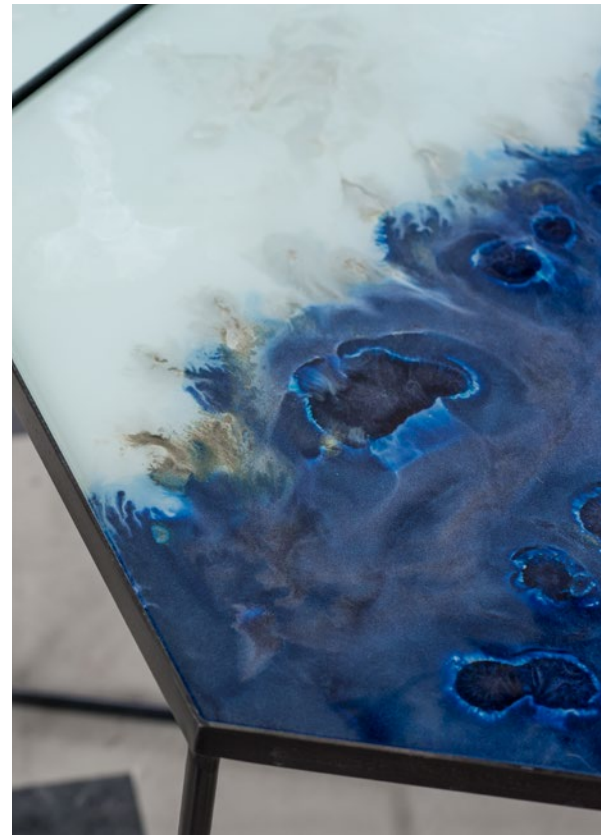

mirror top - metal legs

BLUE
#20741
48x48x46cm - 19"x19"x18"

SAGE
#20740
48x48x46cm - 19"x19"x18"

GOLD
#20742
61x61x56cm - 24"x24"x22"

HEXAGON SIDE TABLE

LIVING OBJECT

Splashing dynamic swirls of deep blue on the table's silky surface and allowing it to form a life of its own, the Hexagon tables are crafted with an exceptional method of layering pigments and metallic inks. The handcrafted nature imparts uniqueness to the tables - no two pieces are precisely alike - and the two matching pieces see the fluid movement of deep blue unbroken despite its separation. Vivid and seemingly alive, the Organic tables perfectly capture movement within two frames.

COBALT MIST
#20727
54x46x48cm - 21"x18"x19"
66x57x54cm - 26"x22"x21"
organic glass

LUCY
49x49x93cm
19"x19"x37"

DIXON
46x75x93cm
18"x30"x37"

BRONZE
mirror shelves
#20753

#20751

CHARCOAL
mirror shelves
#20754