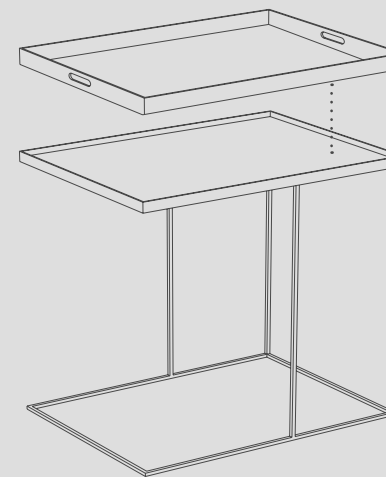

large tray

RECTANGLE TRAY TABLE
#20720 **LARGE**
62x47x64cm
24"x18"x25"

ROUND TRAYS

	small tray	48x48x4cm - 19"x19"x1,6"
	large tray	61x61x4cm - 24"x24"x1,6"
	XL tray	92x92x4cm - 36"x36"x1,6"

RECTANGLE TRAYS

	small tray	46x36x4cm - 18"x14"x1,6"
	medium tray	69x31x5cm - 27"x12"x2"
	large tray	61x46x5cm - 24"x18"x2"