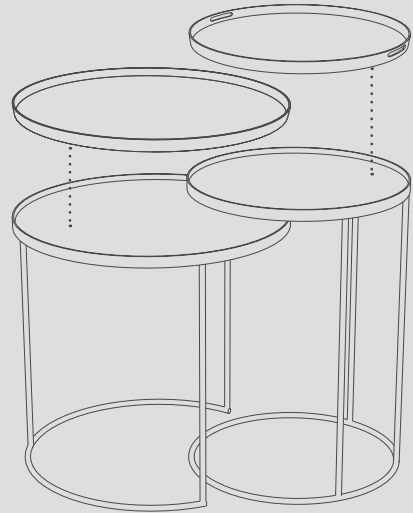

TRAY TABLES

concept
round
rectangle

ROUND

large tray

ROUND TRAY TABLE
#20339 **HIGH**
62x62x66cm
24"x24"x26"

small tray

ROUND TRAY TABLE
#20704 **HIGH**
49x49x66cm
19"x19"x26"

large tray