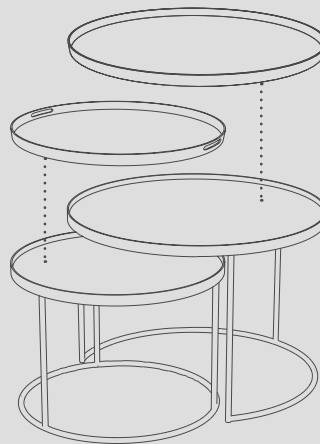

TRAY TABLES

concept
round
rectangle

ROUND

large tray

ROUND TRAY TABLE
#20339 **HIGH**
62x62x66cm
24"x24"x26"

small tray

ROUND TRAY TABLE
#20704 **HIGH**
49x49x66cm
19"x19"x26"

large tray

ROUND TRAY TABLE SET
#20721 **HIGH**
49x49x66cm - 62x62x57cm
19"x19"x26" - 24"x24"x22"

small tray

small tray

ROUND TRAY TABLE SET
#20726 **LOW**
49x49x31cm - 62x62x38cm
19"x19"x12" - 24"x24"x15"

large tray