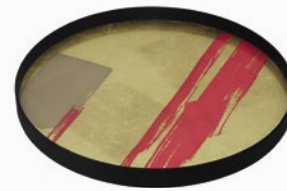

RASPBERRY LANDSCAPE

#20456 **MEDIUM**
69x31x5cm - 12"x27"x2"
glass tray

#20453 **LARGE**
61x61x4cm - 24"x24"x1,6"
glass tray

RASPBERRY COMPOSITION

#20454 **LARGE**
61x61x4cm - 24"x24"x1,6"
glass tray

ABSTRACT STUDY