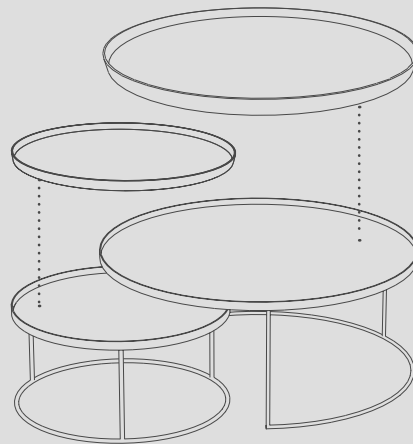

large tray

ROUND TRAY TABLE SET
#20329 **LOW XL**
62x62x31cm - 93x93x38cm
24"x24"x12" - 37"x37"x15"

XL tray