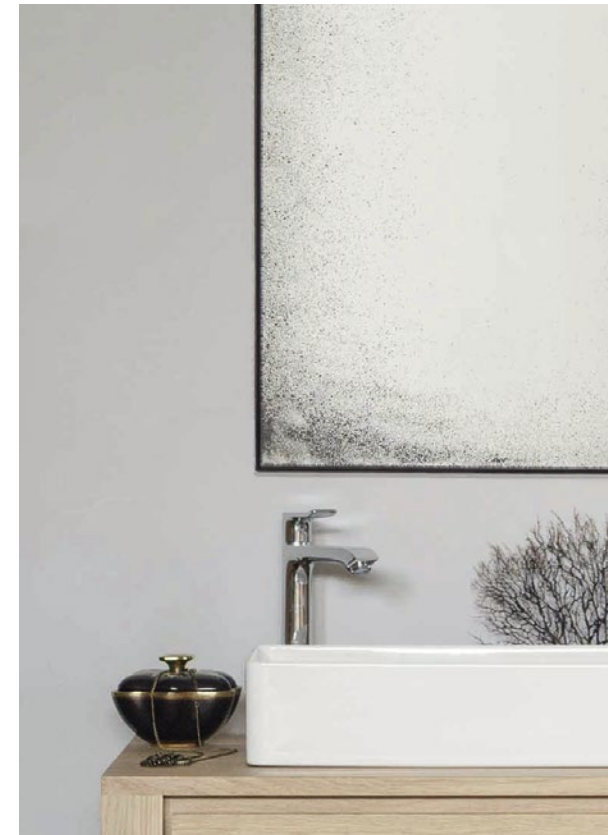

CHARCOAL HUGO DESK
#20745
100x50x76cm - 39"x20"x30"
mirror top

MIRRORS

rectangle with metal frame
round with wooden frame
gold leaf
M mirror

RECTANGLE MIRROR

MIRROR IMAGE

The effortless elegance of polished aged mirror meets the raw industrial beauty of iron in our Rectangle mirrors. Hang our mirror on its own or display a number of them in your space to make a bold statement.

BRONZE
heavy aged mirror

CLEAR
medium aged mirror

FLOOR - metal frame
71x3x244cm - 28"x1"x96"

#20661

#20663

WALL - metal frame
122x3x153cm - 48"x1"x60"

#20660

#20662

ROUND MIRROR

FULL CIRCLE

The Round mirror finds itself in the middle ground between functionality and art. Adorning the living room as wall art or serving a practical purpose as bathroom or dressing table mirror, the unique piece gives the functional object an artful twist.