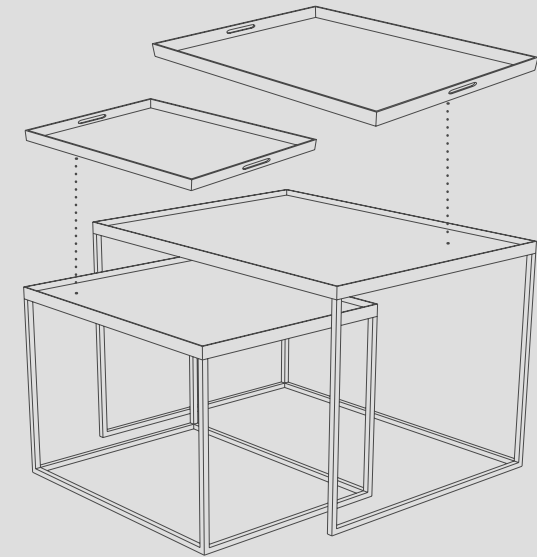

small tray

RECTANGLE TRAY TABLE SET
#20725 **LOW**
47x37x31cm - 62x47x38cm
18"x14"x12" - 24"x18"x15"

large tray