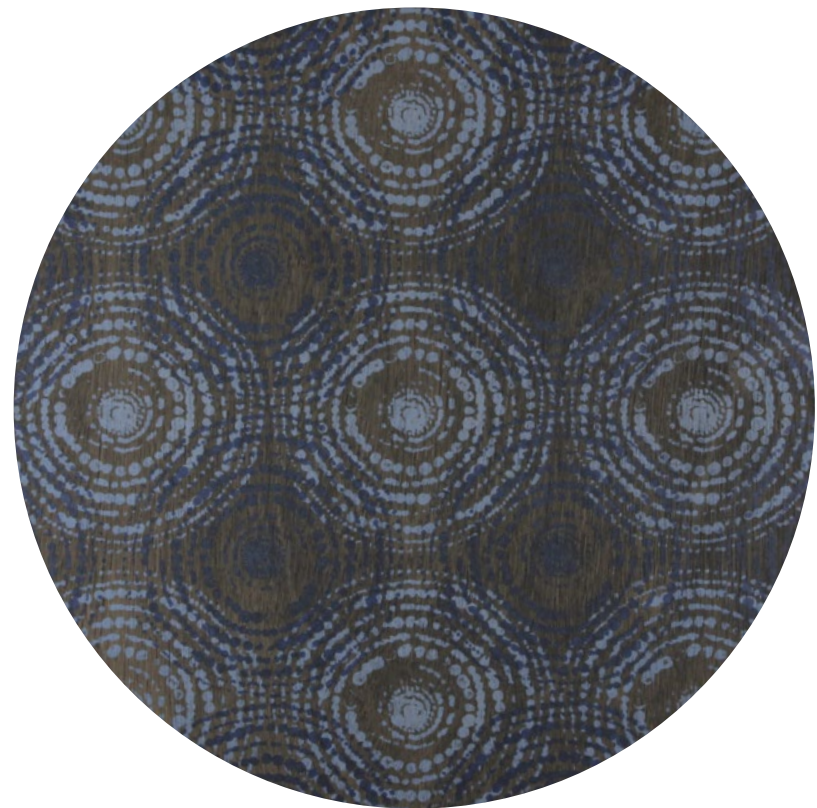

SEASIDE BEADS