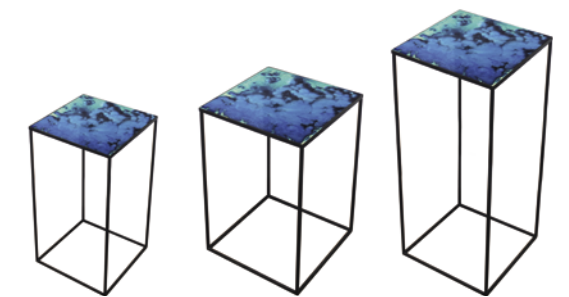

30x30x60cm 40x40x60cm 40x40x90cm
12"x12"x24" 16"x16"x24" 16"x16"x35"

#20767 #20768 #20766