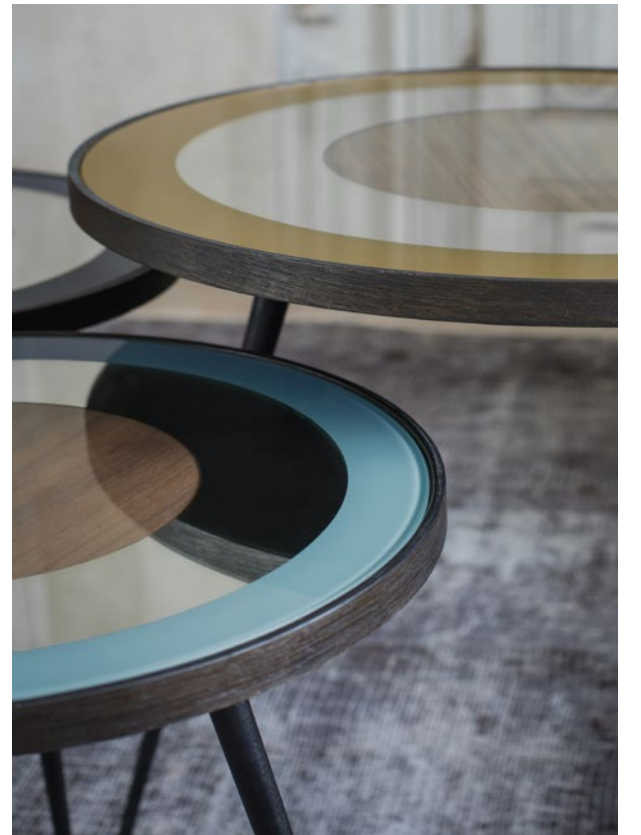

these tables are knock-down

BULLSEYE TABLE

BALANCE IS EVERYTHING

A slender silhouette, perfect circles in gold, blue and sage, and strong lines give the Bullseye table a subtle '50s touch. Sitting elegantly beside the bed as a nightstand or dressing up a living room with a retro-contemporary aesthetic, the table allows opportunities to experiment with styling.

mirror top - metal legs

BLUE
#20741
48x48x46cm - 19"x19"x18"

SAGE
#20740
48x48x46cm - 19"x19"x18"

GOLD
#20742
61x61x56cm - 24"x24"x22"