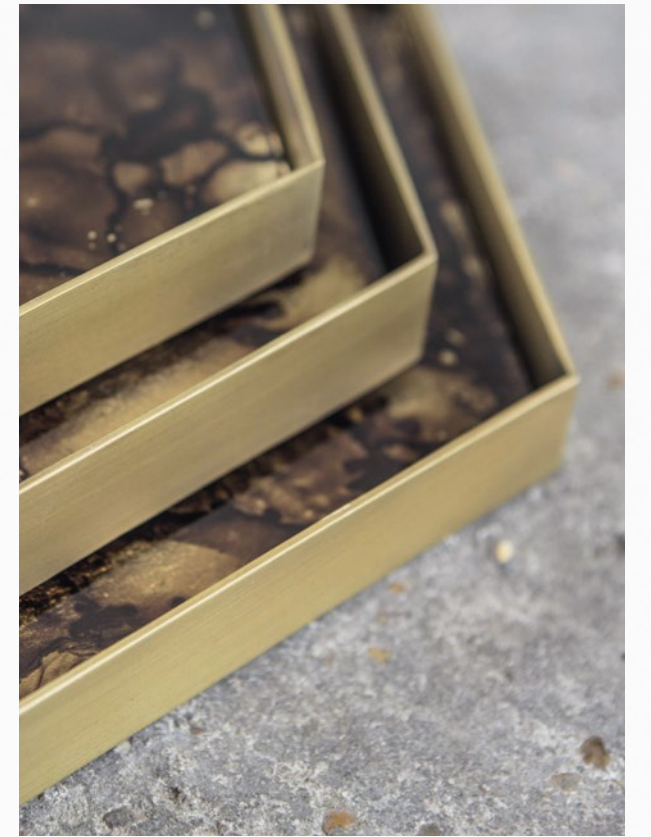

MINI TRAYS

hexagon
half-moon
round
rectangle

HEXAGON

BETTER TOGETHER

Of all the geometric shapes, the hexagon is considered one of the most powerful and fascinating. It is found in many spiritual symbols, ancient tribal symbolism and even in nature itself. The latter is what inspired us to create a range of mini trays that are strong pieces on their own, but more fun when placed in multiples. The vibrant colors and unique organic patterns elevate it from practical to a truly decorative and stylish accent piece.