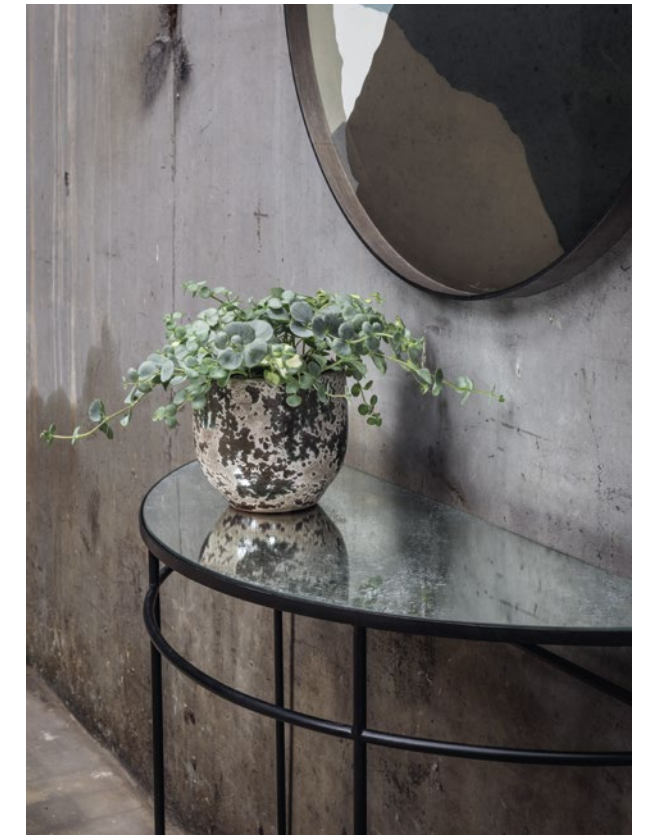

100x35x80cm - 39"x14"x31"
heavy aged mirror

BRONZE COPPER
#20905

CLEAR
#20907

CHARCOAL
#20906

HALF-MOON CONSOLE

WELCOMING CENTERPIECE

The elemental silhouette and neutral finishes allow the console to blend in with any setting, while the curved, half-moon shape is complemented by the chic colors for a look that is brimming with sophistication.