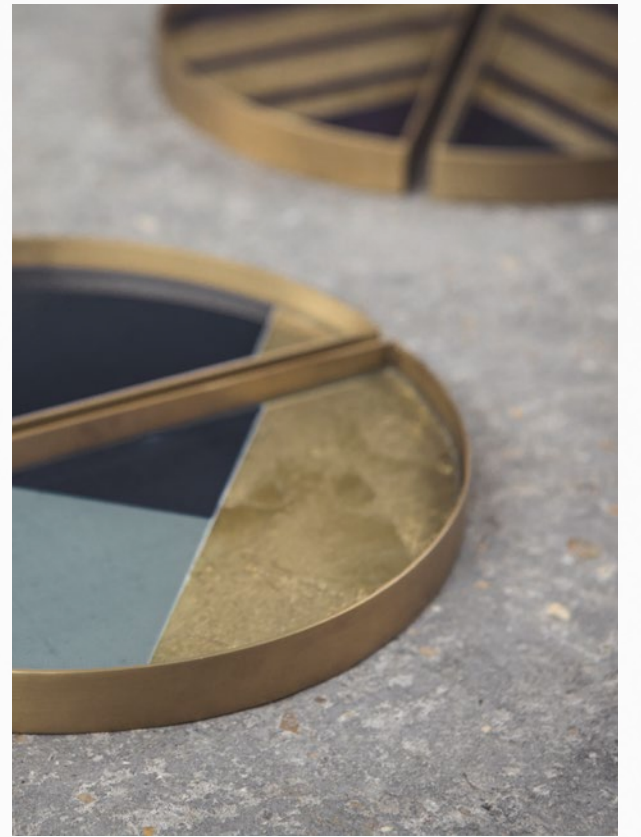

MINI TRAYS

hexagon
half-moon
round
rectangle

HEXAGON

BETTER TOGETHER

Of all the geometric shapes, the hexagon is considered one of the most powerful and fascinating. It is found in many spiritual symbols, ancient tribal symbolism and even in nature itself. The latter is what inspired us to create a range of mini trays that are strong pieces on their own, but more fun when placed in multiples. The vibrant colors and unique organic patterns elevate it from practical to a truly decorative and stylish accent piece.