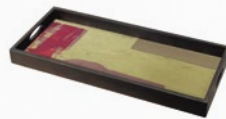

RASPBERRY LANDSCAPE

#20456 **MEDIUM**
69x31x5cm - 12"x27"x2"
glass tray