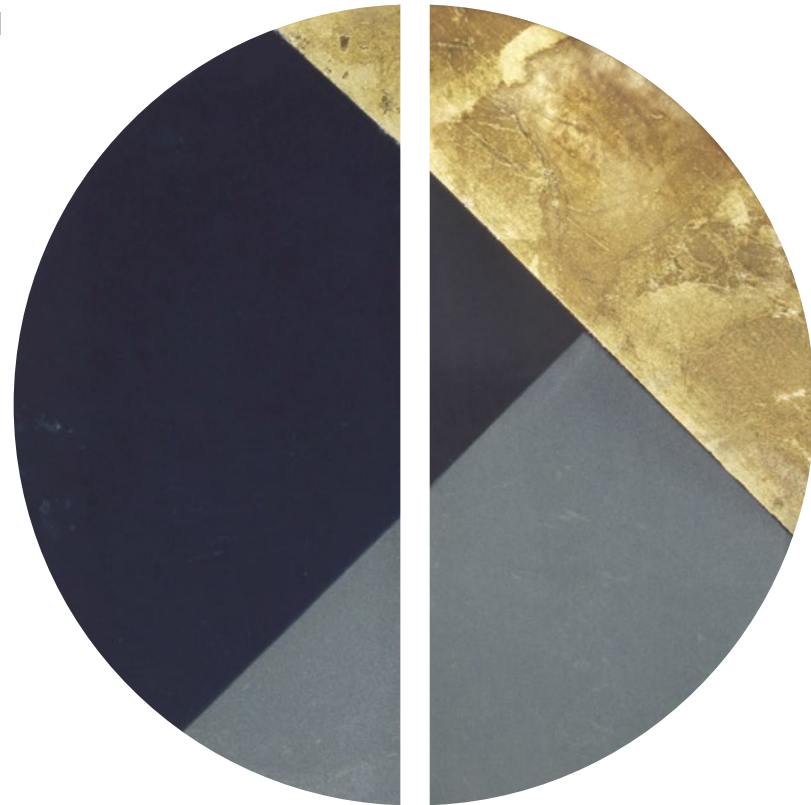

GEOMETRIC HALF-MOON