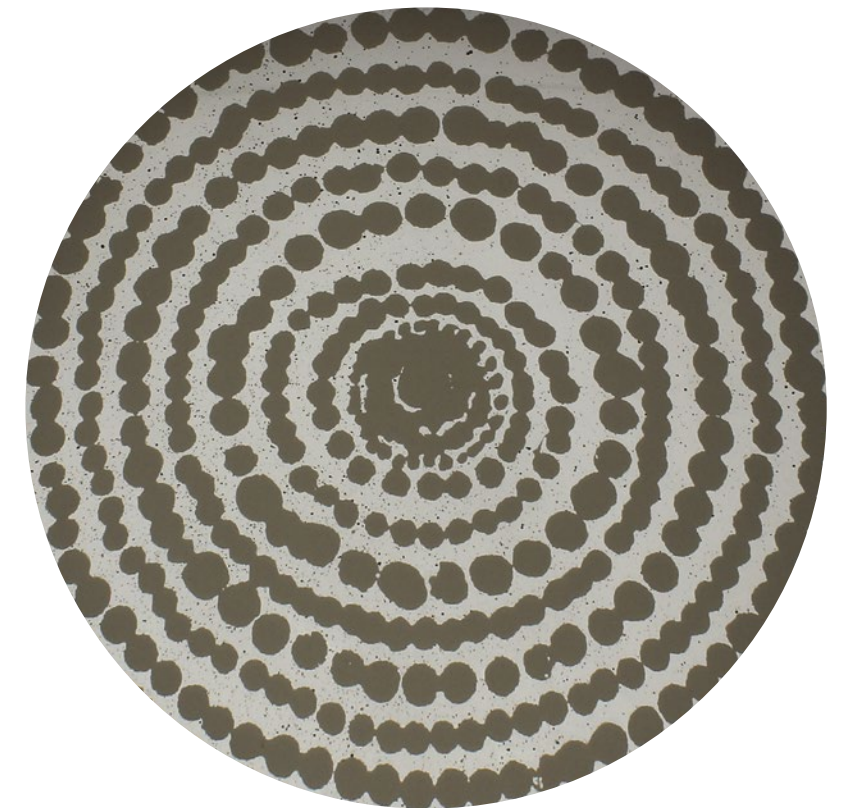

BLACK BEADS

MIDNIGHT BEADS

SEASIDE BEADS

GOLD BEADS