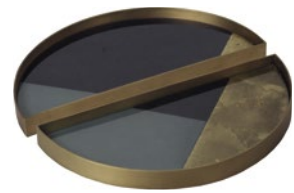

GEOMETRIC HALF-MOON

#20541
15x30x3cm - 6"x12"x1"
glass tray - metal rim