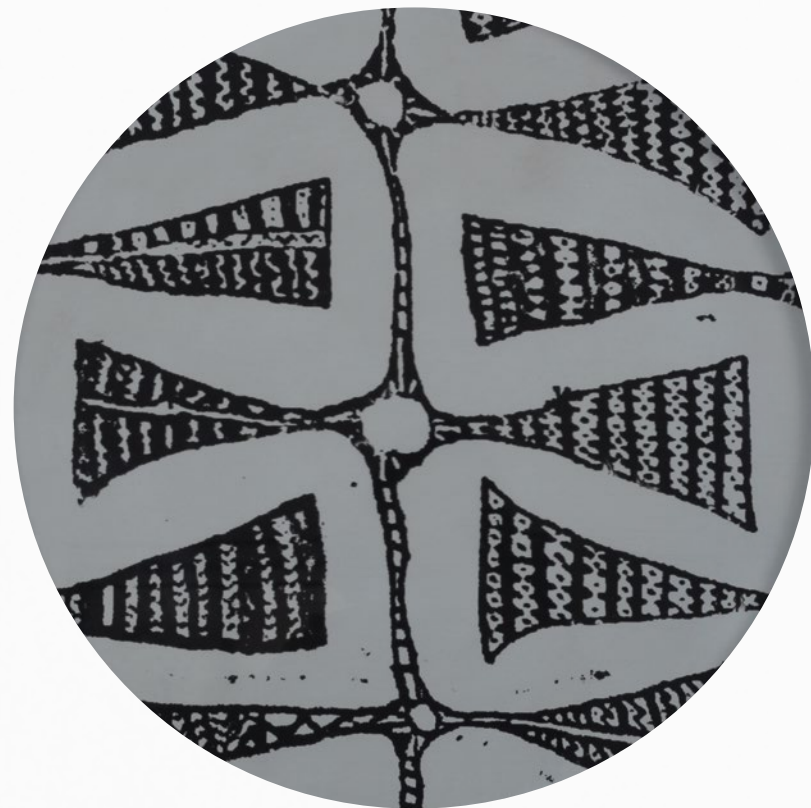

WABI SABI

GRAPHITE BOHEMIAN

#20458 **SMALL**
48x48x4cm - 19"x19"x1,6"
glass tray

SAND WABI SABI

#20459 **SMALL**
48x48x4cm - 19"x19"x1,6"
glass tray

DARK BOHEMIAN

#20460 **LARGE**
61x61x4cm - 24"x24"x1,6"
glass tray