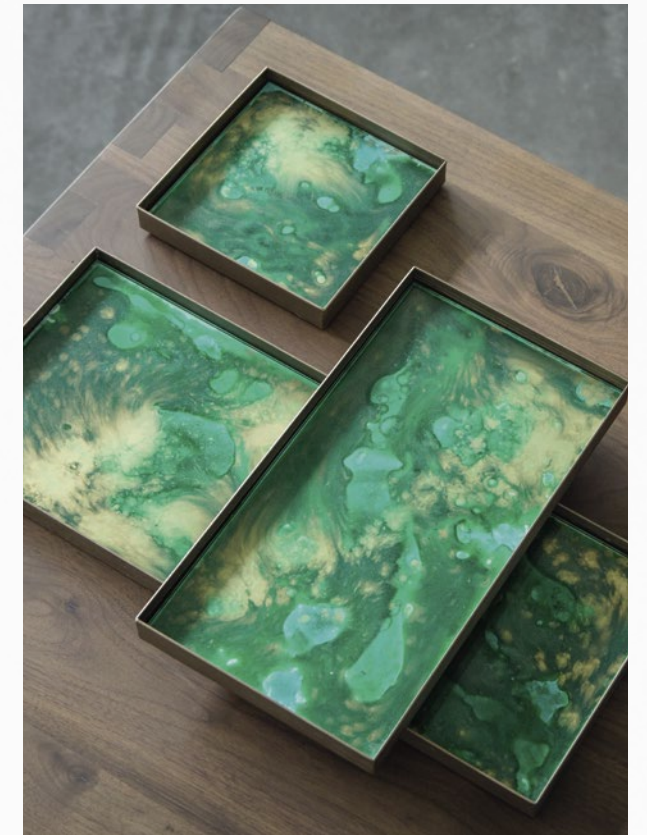

MINI TRAYS

hexagon
half-moon
round
rectangle

HEXAGON

BETTER TOGETHER

Of all the geometric shapes, the hexagon is considered one of the most powerful and fascinating. It is found in many spiritual symbols, ancient tribal symbolism and even in nature itself. The latter is what inspired us to create a range of mini trays that are strong pieces on their own, but more fun when placed in multiples. The vibrant colors and unique organic patterns elevate it from practical to a truly decorative and stylish accent piece.

HALF-MOON

LUNAR GEOMETRY

The unity between both halves is clear as day yet also subtle and surprising. Strong linear patterns contrast against the delicate gold leaves while the brass rim gives each tray the final luxurious touch.

ROUND

FULL CIRCLE

Perfect for serving up a drink or snacks. However, these mini trays aren't just for treats! They can be the colorful accent anywhere around the house. From the hallway to the powder room or your coffee table, there's always room to add a small, glamorous and colorful touch.

RECTANGLE

SMALL PLEASURES

Despite its small size, the mini tray packs a lot of patterns and textures into its small frame. Organic swirls of colors and luxurious gold-leafing are enclosed neatly within slim edges, framing the patterns and textures like a work of art. The mini tray's compact size allows for versatility. Placed in the hallway on a console, it is a key holder. In the dressing table, it is a jewelry tray, and on the coffee table, it is a decorative item. All good things come in small packages, and the mini tray is no exception.