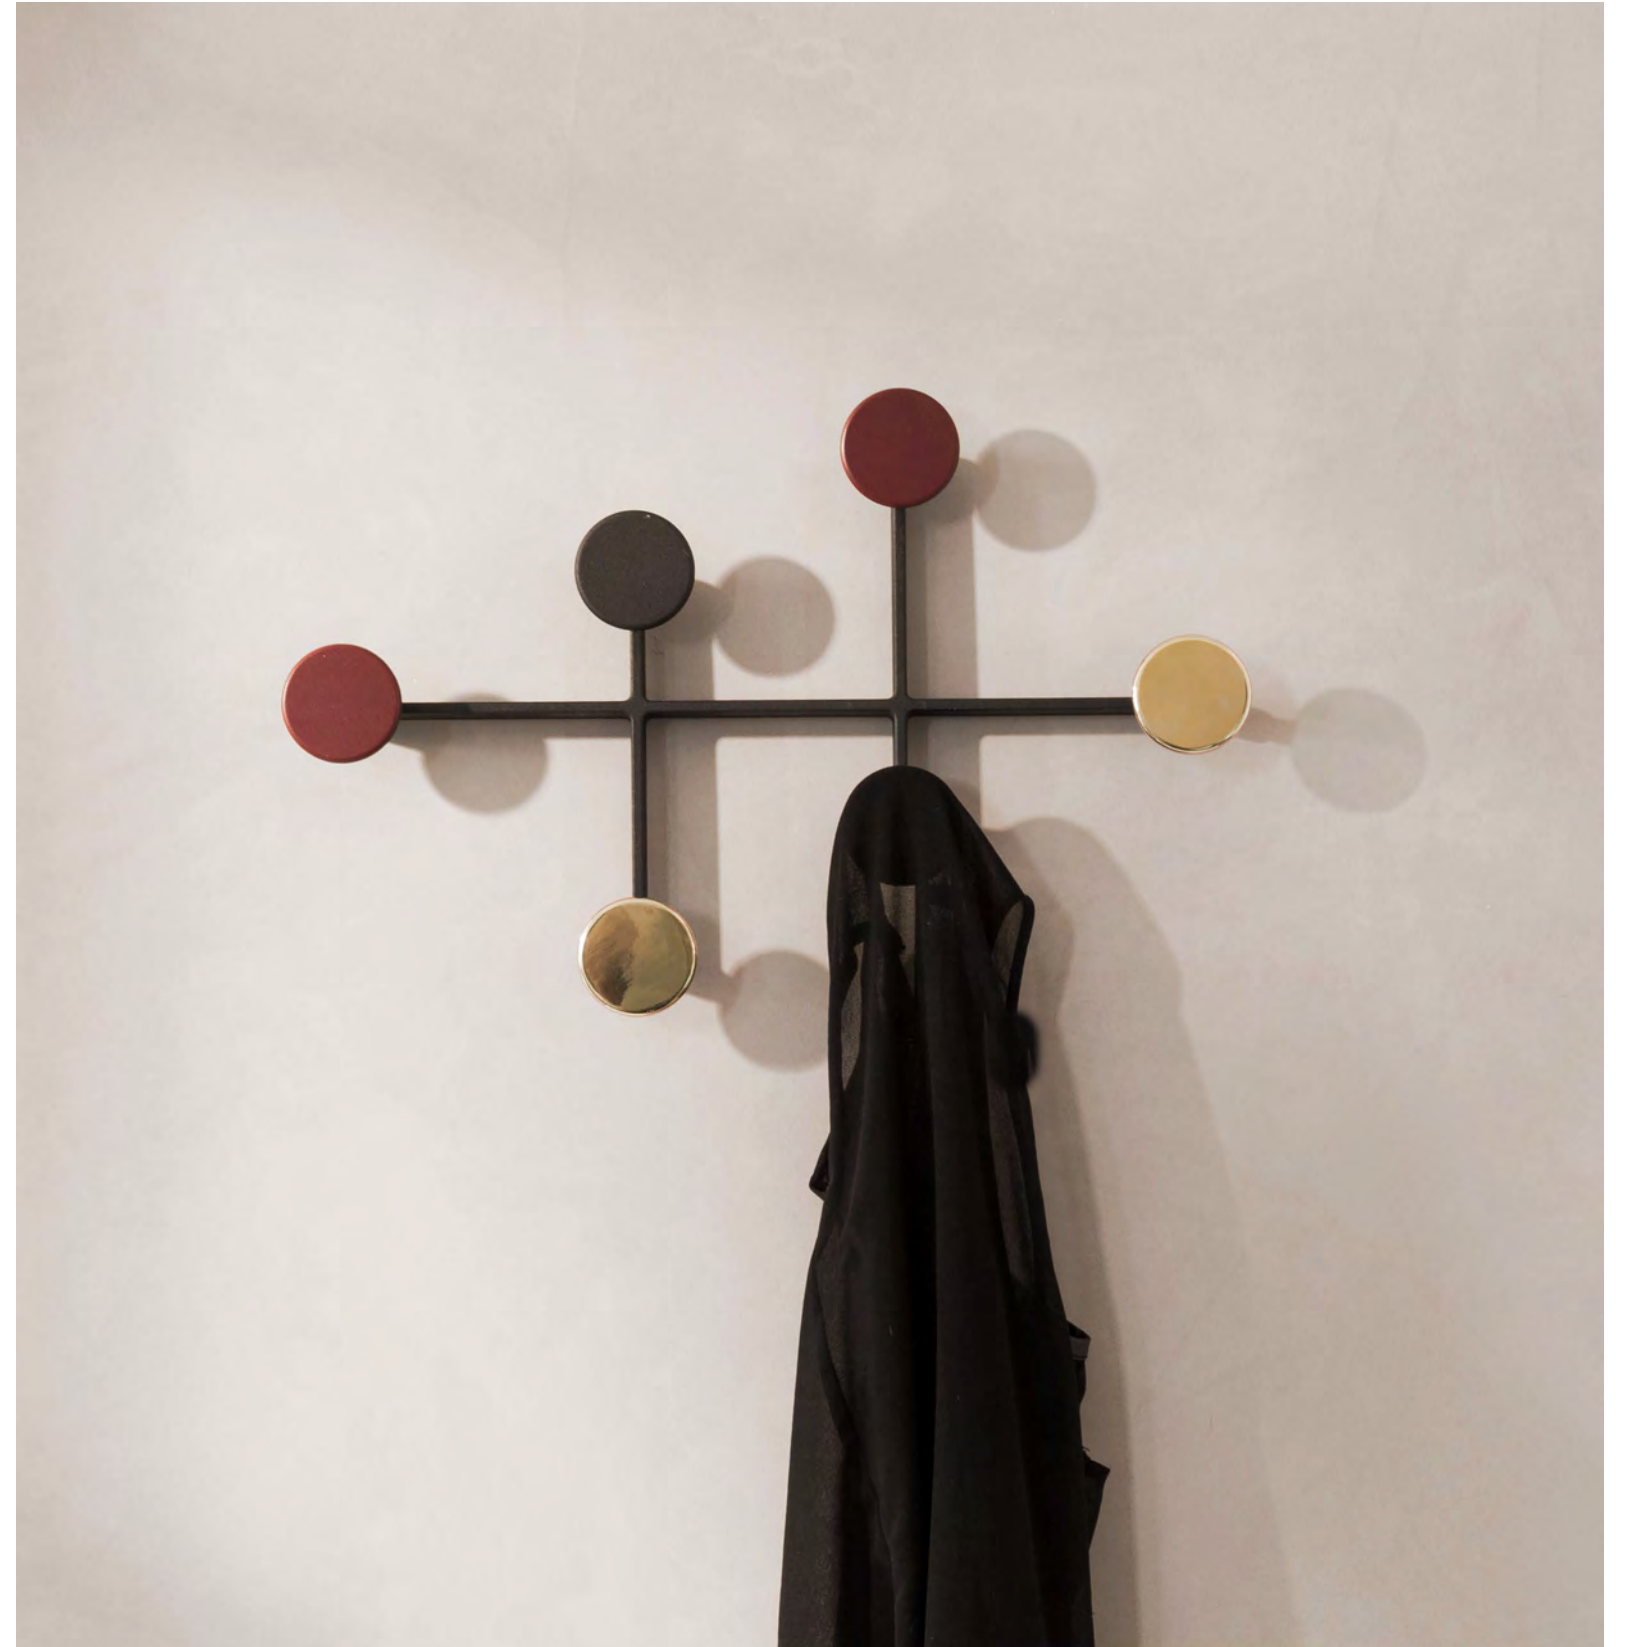

Afternoon Chair
by Afteroom

Afteroom Café Table
by Afteroom

Also shown:
Cylindrical Vase Stackable Glass

Afteroom Coat Hanger
by Afteroom