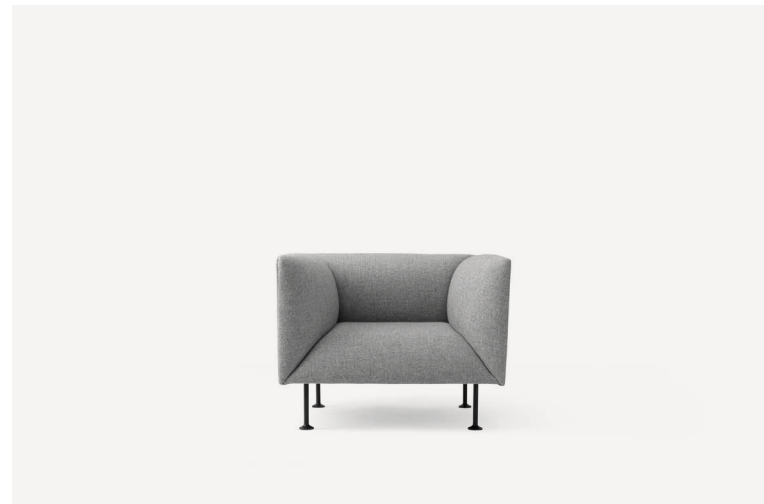

Godot, 1 Seater, Hallingdal 65

Distribution: FU
Discount Code: F

Product category	Arm chair	Price
Materials	Powder coated steel, Kvadrat Hallingdal 65, 70% wool/30% viscose, cold foam	DKK 19.995,00 / Ex VAT 15.996,00 NOK 24.999,00 / Ex VAT 19.999,20 SEK 24.999,00 / Ex VAT 19.999,20 EUR 2.699,00 / Ex VAT 2.230,45 GBP 2.499,00 / Ex VAT 2.082,42
Dimensions (cm/in)	H: 70 cm, W: 86,5 cm, D: 83,5 cm, SH: 40 cm	
Colours	Grey Melange, Dark Grey Melange	
COM options	Available