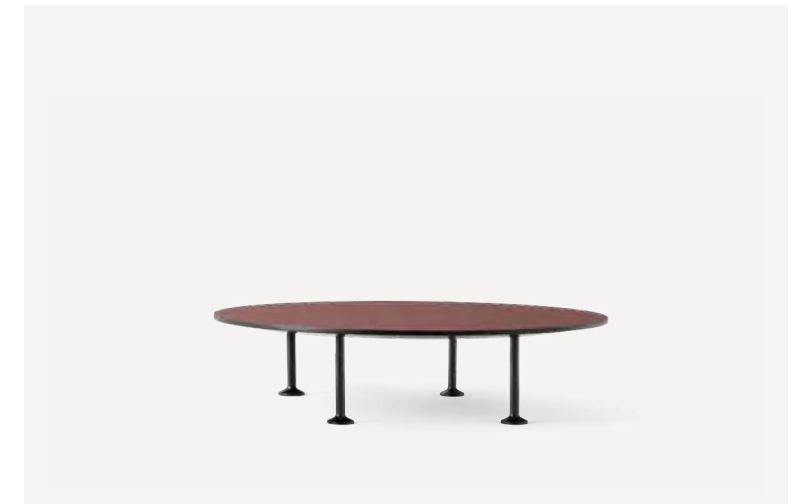

Godot Coffee Table, Ø90

Burgundy 9750379
Distribution: FU
Discount Code: F

Product category	Coffee table	Price
Materials	Forbo Linoleum, steel	DKK 5.995,00 / Ex VAT 4.796,00 NOK 6.999,00 / Ex VAT 5.599,20 SEK 6.999,00 / Ex VAT 5.599,20 EUR 799,00 / Ex VAT 660,39 GBP 749,00 / Ex VAT 626,34
Dimensions (cm/in)	Ø: 90 cm	
Colours	Burgundy. Legs in Black or Chrome.	
COM options	-