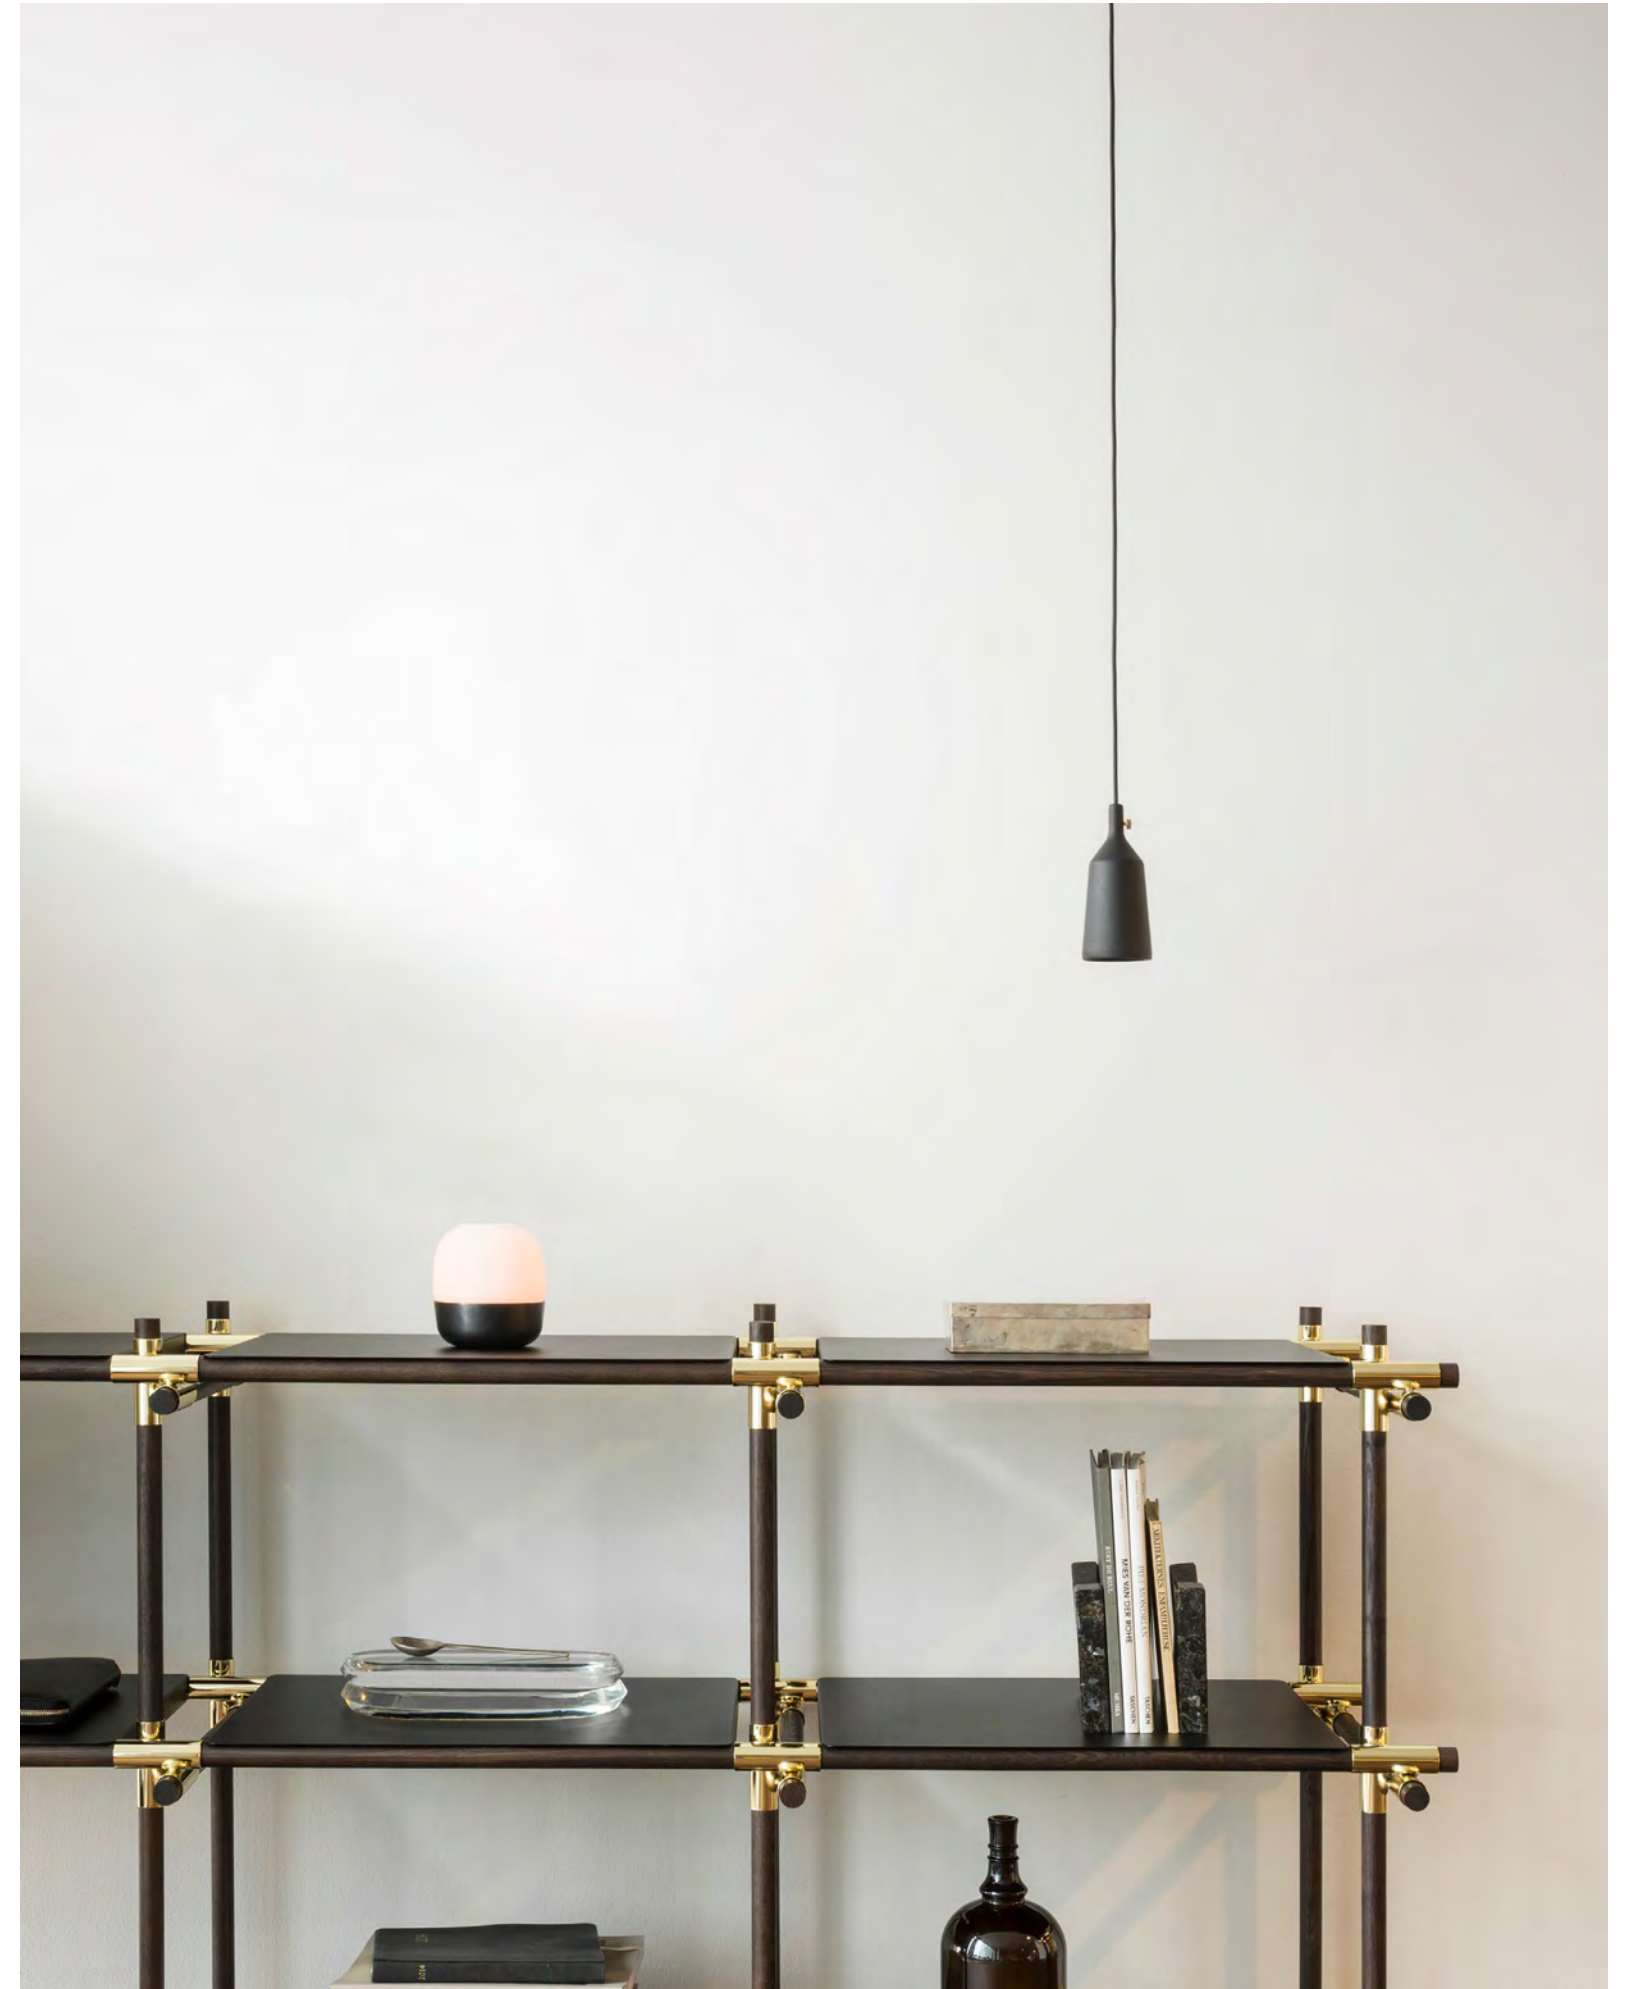

Stick System
by Jan & Henry

Cast Pendant
by Tom Chung & Jordan Murphy

Glow Hurricane
by Norm Architects

Chamfer Serving Board
by Norm Architects