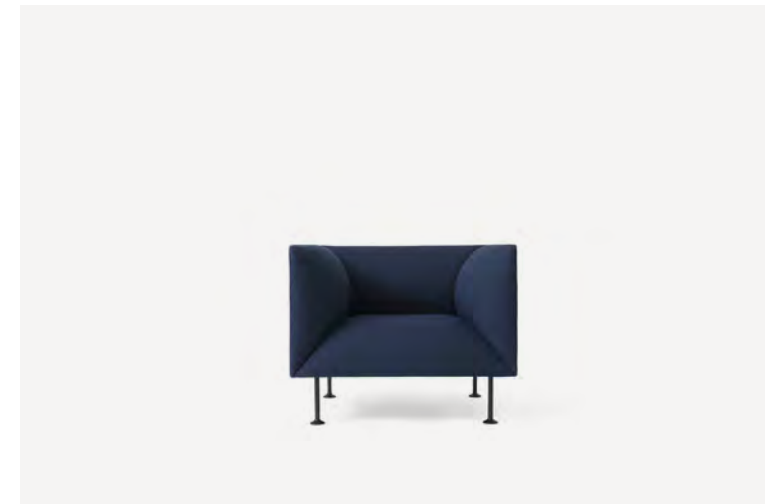

Godot, 1 Seater, Gaja C2C

Royal Blue 9720010

Distribution: FU
Discount Code: F

Product category	Arm chair	Price
Materials	Powder coated steel, Gabriel, Gaja C2C, 100% Wool, cold foam	DKK 16.995,00 / Ex VAT 13.596,00 NOK 18.995,00 / Ex VAT 15.196,00 SEK 18.995,00 / Ex VAT 15.196,00 EUR 2.299,00 / Ex VAT 1.899,89 GBP 2.199,00 / Ex VAT 1.832,43
Dimensions (cm/in)	H: 70 cm, W: 86,5 cm, D: 83,5 cm, SH: 40 cm	
Colours	Royal Blue	
COM options	Available