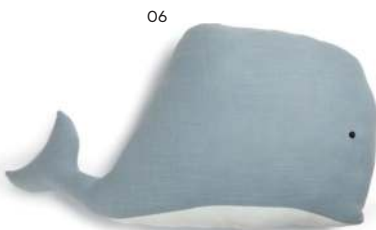

01 Daro ceiling lamp shade – 02 Rawni set of green watering can, rake, and spade
03 Cordelia cushion cover – 04 Cordelia cushion cover in blue – 05 Temis playhouse tablecloth
06 Cordelia whale shaped cushion – 07 Xuliana set of 2 natural fibre trunks