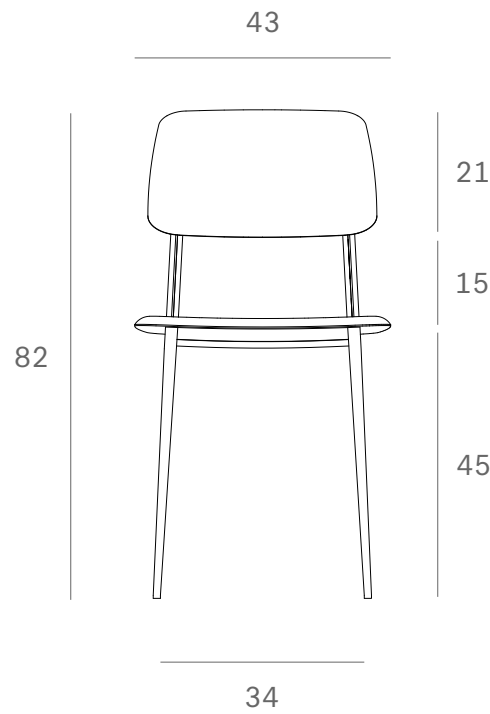

*Ethnicraft*

60089 - DC dining chair - Dimensions (cm)

*Ethnicraft*

60089 - DC dining chair - Dimensions (inches)