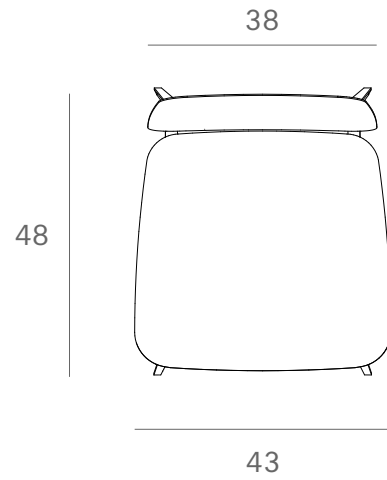

*Ethnicraft*

60089 - DC dining chair - Dimensions (cm)

*Ethnicraft*

60089 - DC dining chair - Dimensions (inches)