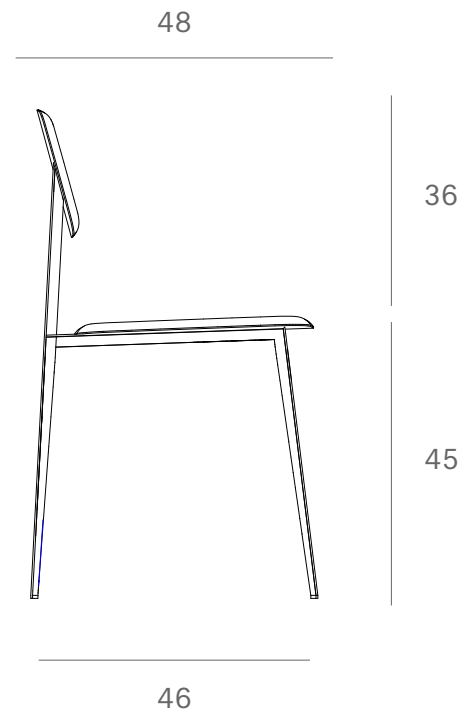

*Ethnicraft*

60089 - DC dining chair - Dimensions (cm)

*Ethnicraft*

60089 - DC dining chair - Dimensions (inches)